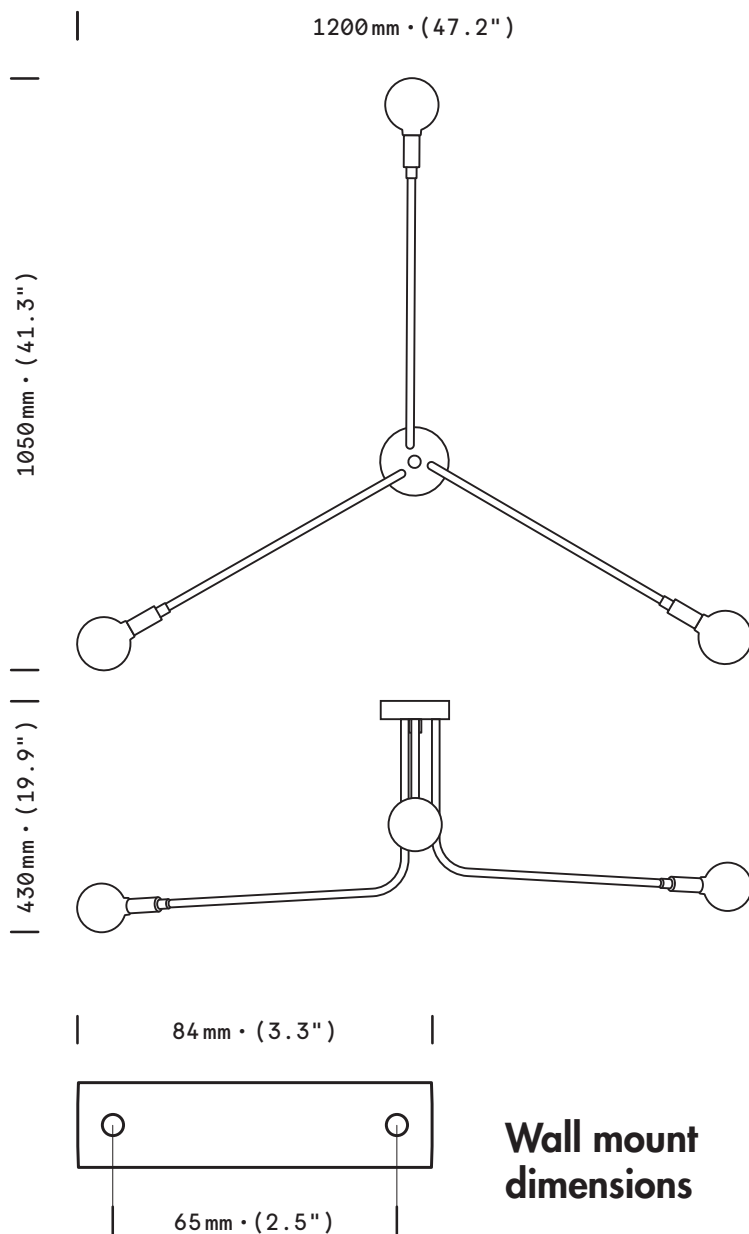

Solène

Pendant

finish option

epoxy black / satin brass

shade

opal mat glass

weight

2,5 kg • (5.5 lb)