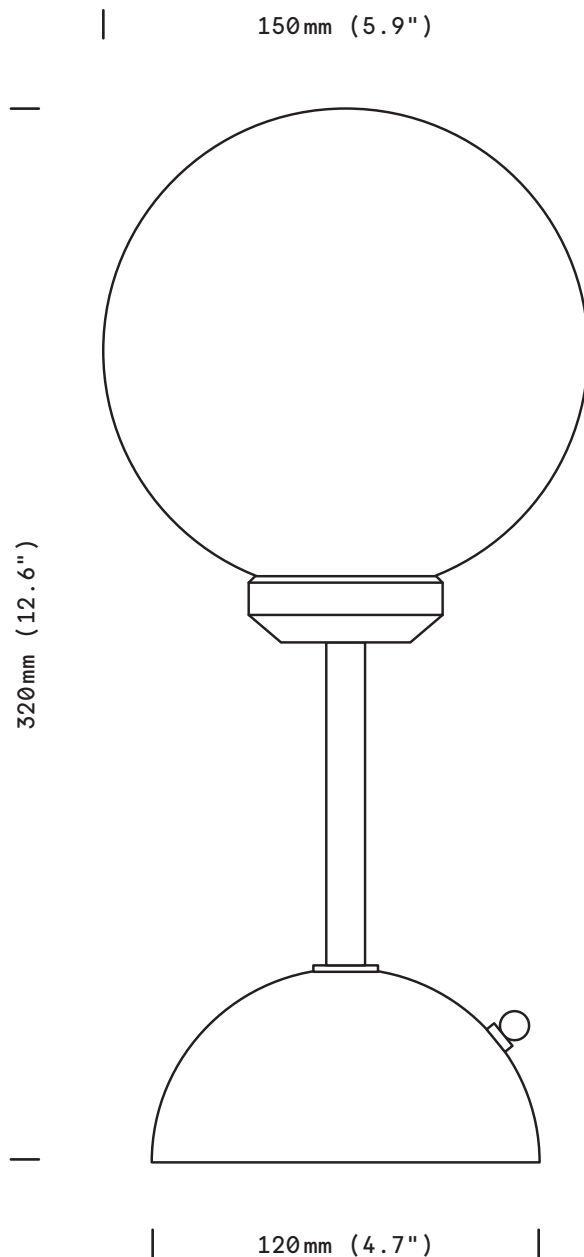

Romanette

Table

finish option

epoxy black
satin brass

shade

alabaster \varnothing 150 mm

weight

3 kg (6.6 lb)

bulb (included)

240V. LED E14
5W (40W) / 2700k
dimmable

certification

IP20
Class II