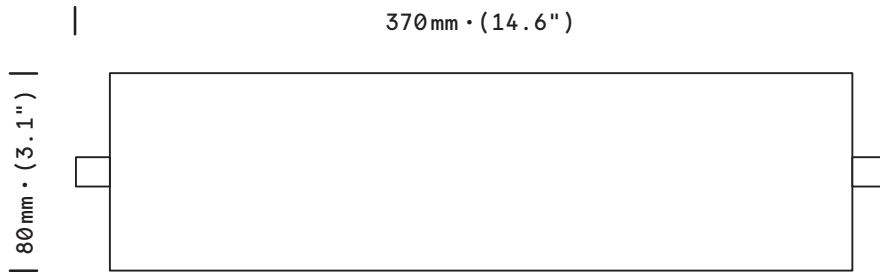

Rectangle

35

50 mm
(2")

finish option

epoxy black or white /
satin brass

weight

0,5 kg • (1.1 lb)

bulb (included)

240V. G9 - 40W.
2700k

certification

IP20
Class II
CE

Wall mount dimensions