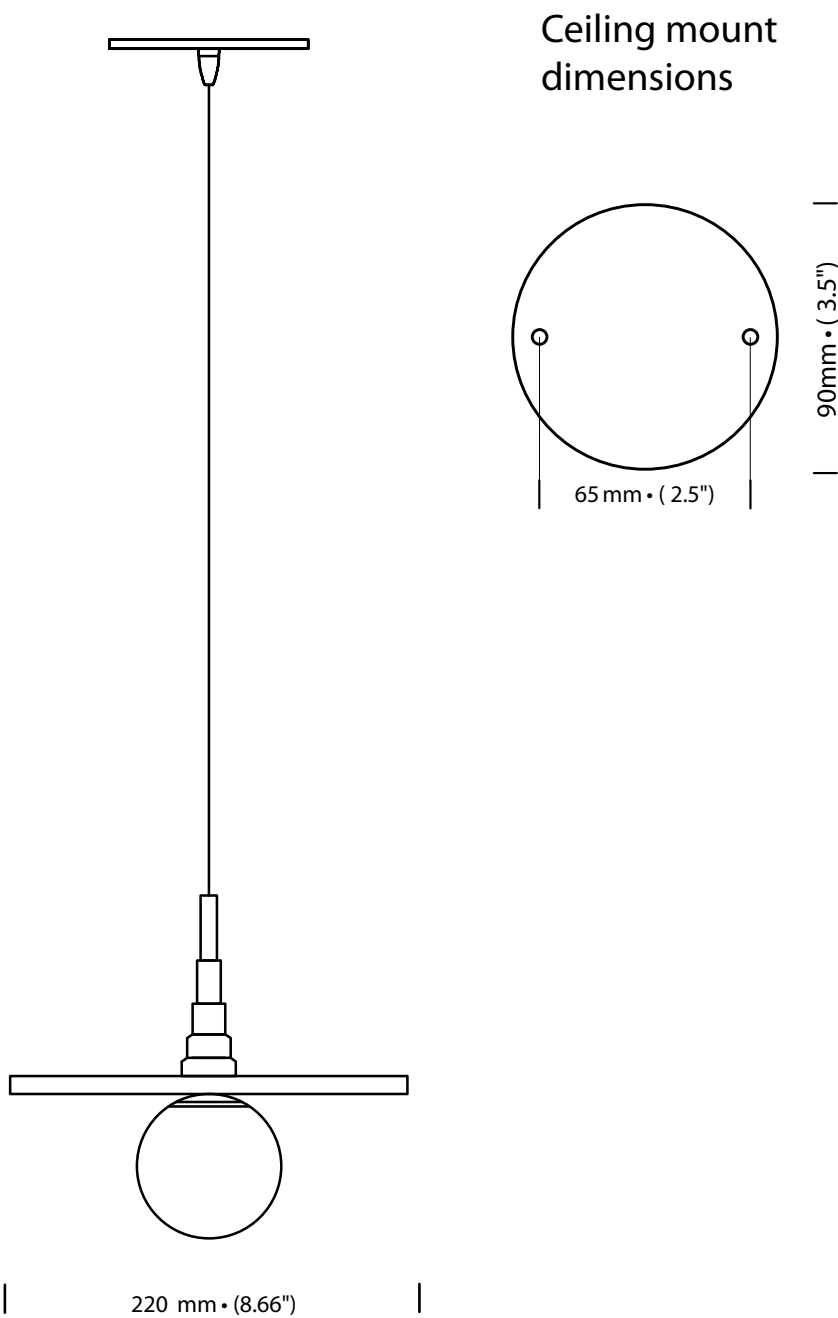

Nenuphar

Solo

Pendant

finish option
epoxy black / satin brass

shade
opal mat glass

weight
ø kg • (ø lb)

bulb (included)
240V. G9 - 40W.
2700k - Dimmable

certification
IP20
Class II
CE