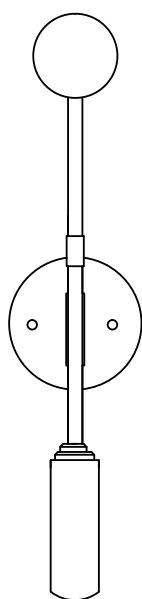

Lisette

Balancier

finish option

epoxy black / satin brass

weight

ø kg • (ø lb)

bulb (included)

240V. G9 - 40W.

2700k - Dimmable

certification

IP20

Class II

| 110 mm • (4.33") |

Wall mount dimensions