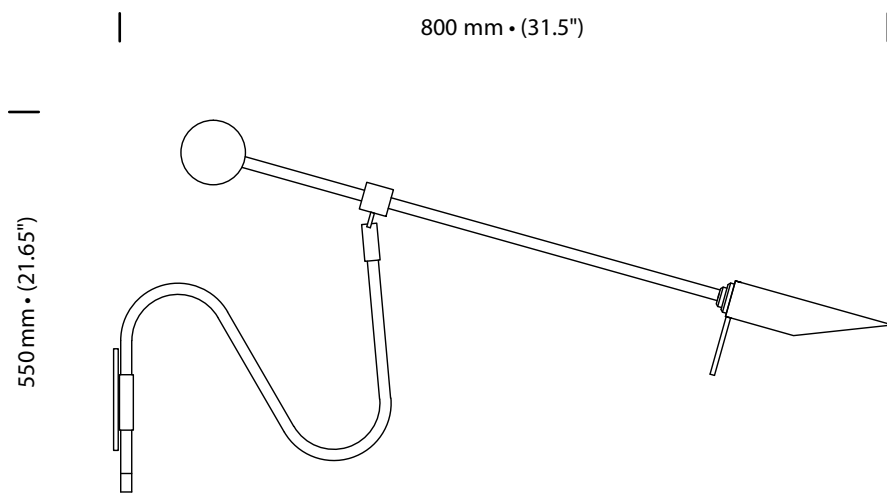

Lisette

Balancier

finish option

epoxy black / satin brass

weight

ø kg • (ø lb)

bulb (included)

240V. G9 - 40W.

2700k - Dimmable

certification

IP20

Class II

| 110 mm • (4.33") |

Wall mount dimensions