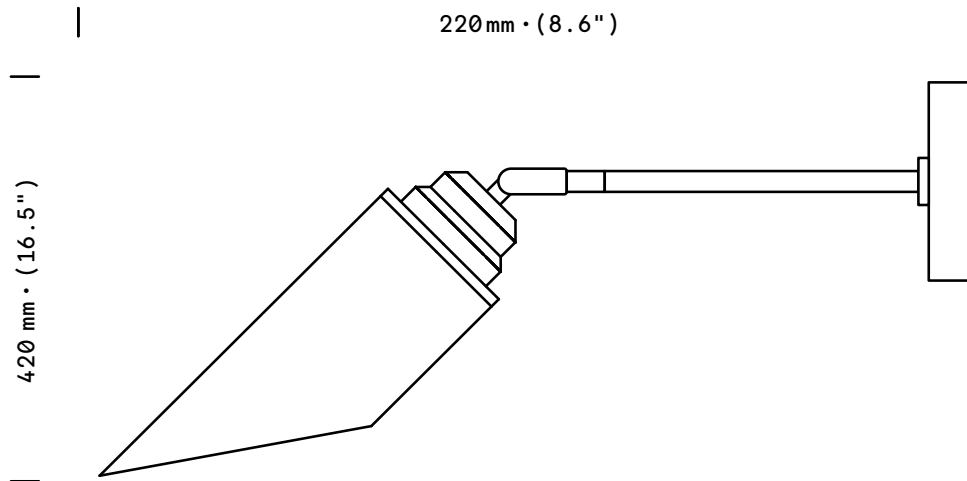

Lisette

finish option
epoxy black / satin brass

weight
ø kg • (ø lb)

bulb (included)
240V. GU10 - 7,5W.
2700k - Dimmable

certification
IP20
Class II
CE

| 90 mm • (3.5") |

| 90mm • (3.5") |

| 57 mm • (2.2") |

**Wall mount
dimensions**