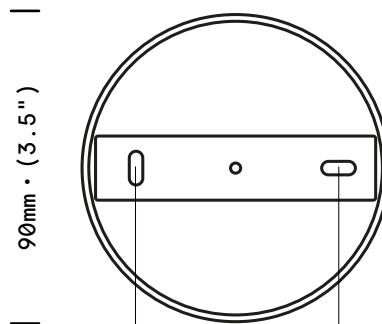

Lisette

finish option
epoxy black / satin brass

weight
ø kg • (ø lb)

bulb (included)
240V. GU10 - 7,5W.
2700k - Dimmable

certification
IP20
Class II
CE

| 90 mm • (3.5") |

| 90mm • (3.5") |

| 57 mm • (2.2") |

**Wall mount
dimensions**