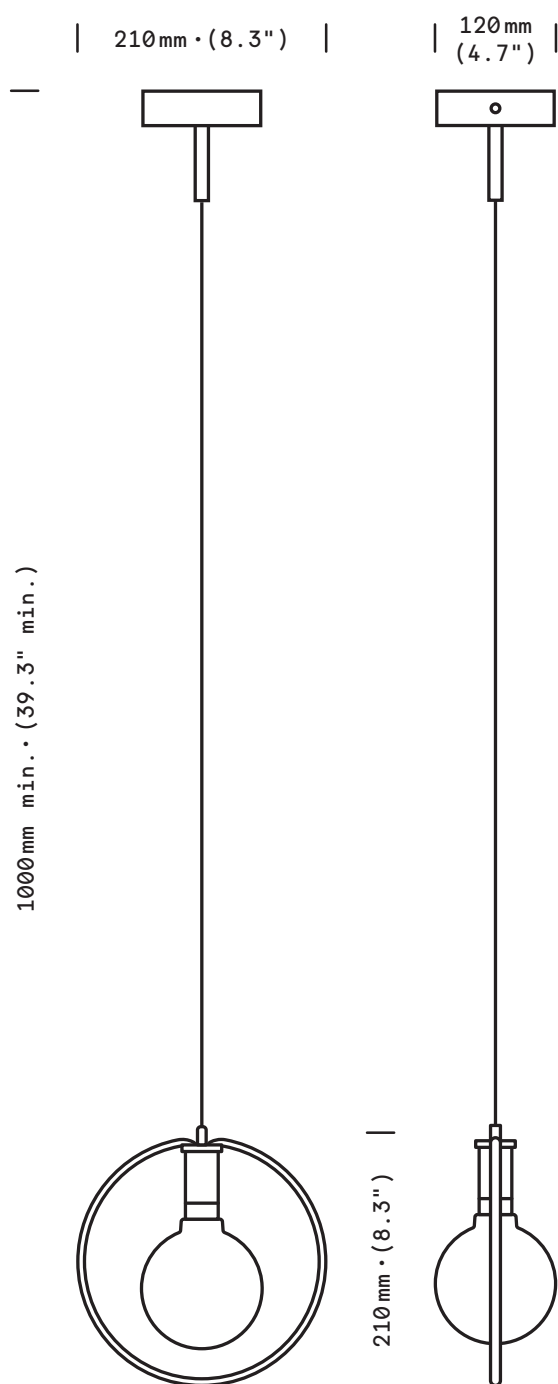

Léonore

Pendant

finish option

epoxy black / satin brass

shade

opal mat glass

weight

0,6 kg • (1.3 lb)

bulb (included)

240V. G9 - 40W.
2700k

certification

IP20
Class II
CE

Ceiling mount dimensions