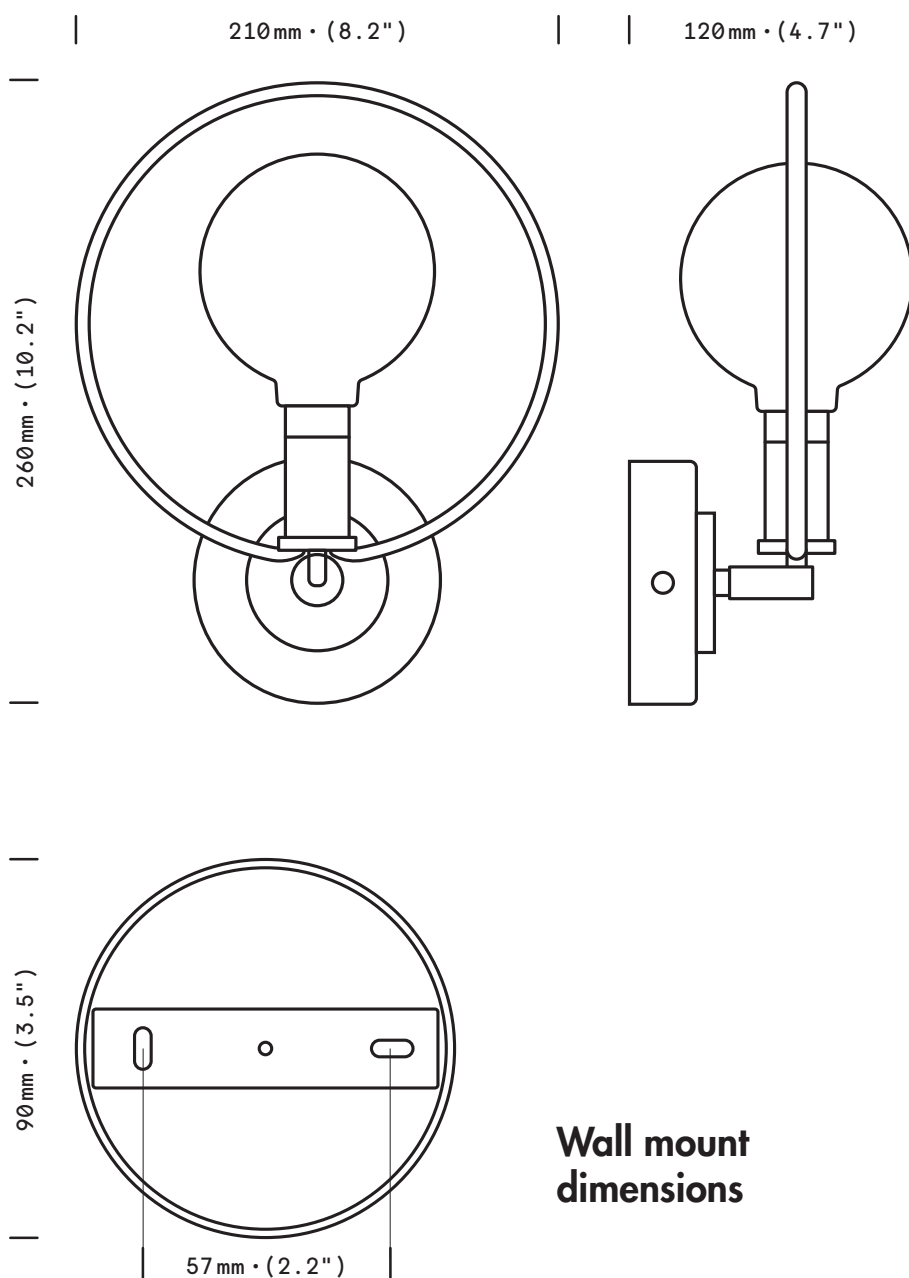

Léonore

Wall

finish option

epoxy black / satin brass

shade

opal mat glass

weight

0,65 kg • (1.4 lb)

bulb (included)

240V. G9 - 40W.
2700k

certification

IP20
Class II
CE

Wall mount dimensions