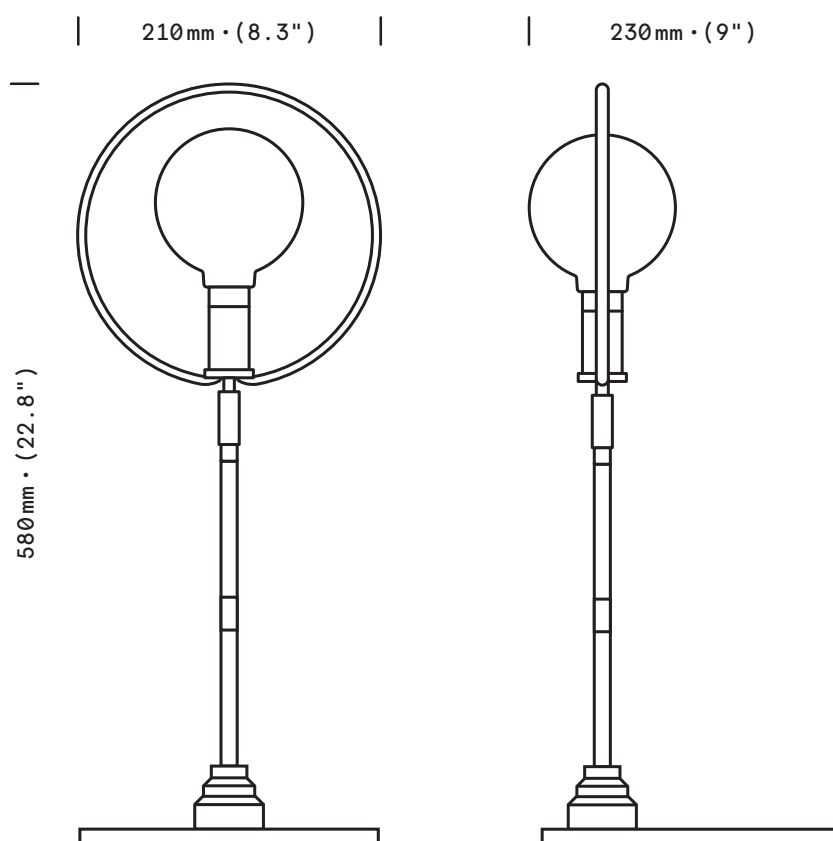

Léonore

Table

finish option

epoxy black / satin brass

shade

opal mat glass

weight

1,9 kg • (4.2 lb)

bulb (included)

240V. G9 - 60W.
2700k dimmable

flex

black cordset and inline
black dimmer switch

certification

IP20
Class II
CE