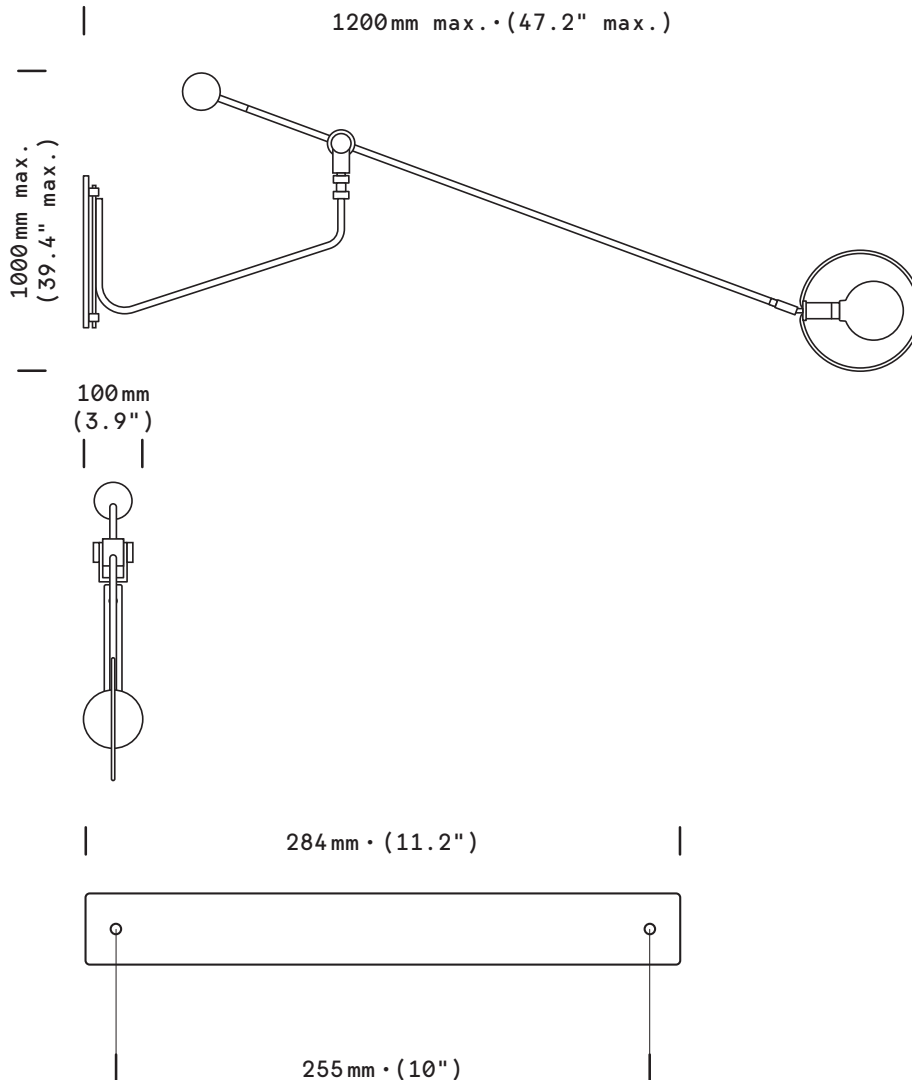

Léonore

balancier

**finish option**

epoxy black / satin brass

shade

opal mat glass

weight

3,2 kg • (7 lb)

bulb (included)240V. G9 - 60W.
2700k dimmable**flex**black cordset and inline
black dimmer switch**certification**IP20
Class II
CE**Wall mount
dimensions**