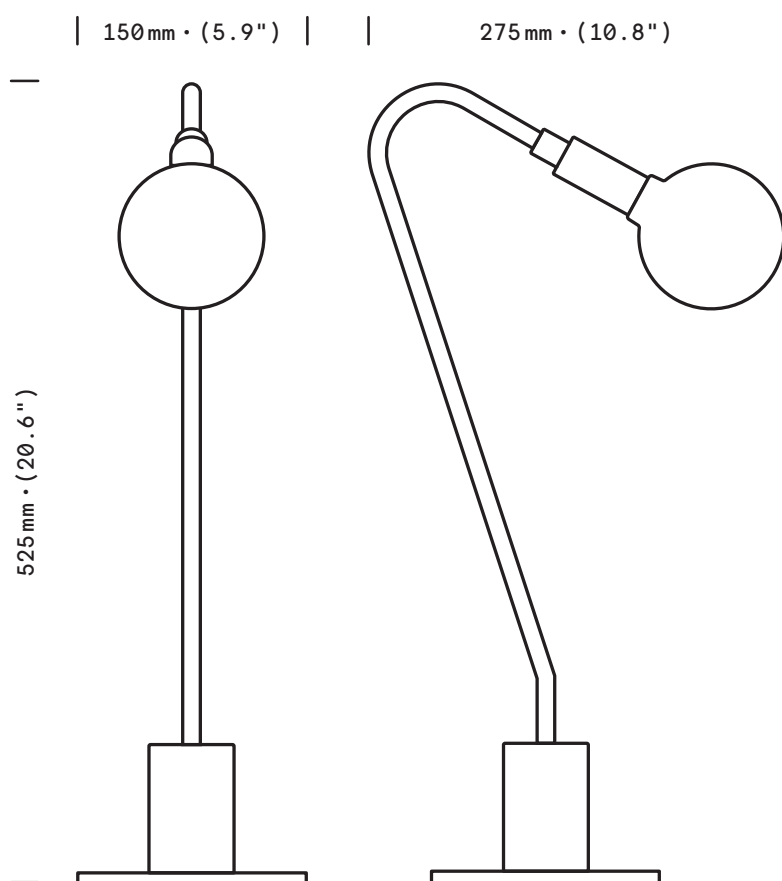

Globos

Table

finish option

epoxy black / satin brass

shade

opal mat glass

weight

2,15 kg • (4.73 lb)

bulb (included)

240V. G9 - 40W.
2700k

flex

black cordset and inline
black dimmer switch

certification

IP20
Class II
CE