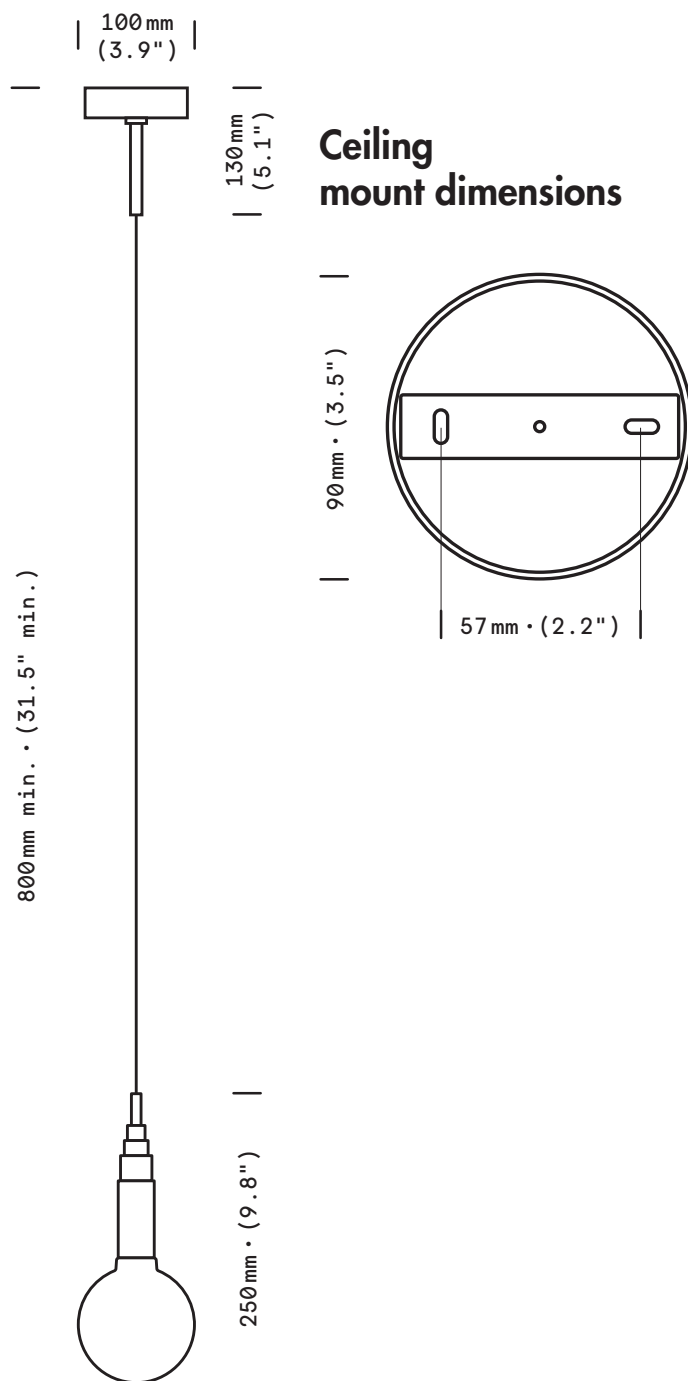

1 Boule

Pendant

Ceiling mount dimensions

finish option

epoxy black / satin brass

shade

opal mat glass

weight

0,8 kg • (1.8 lb)

bulb (included)

240V. E14 - 40W.
2700k

certification

IP20
Class II
CE