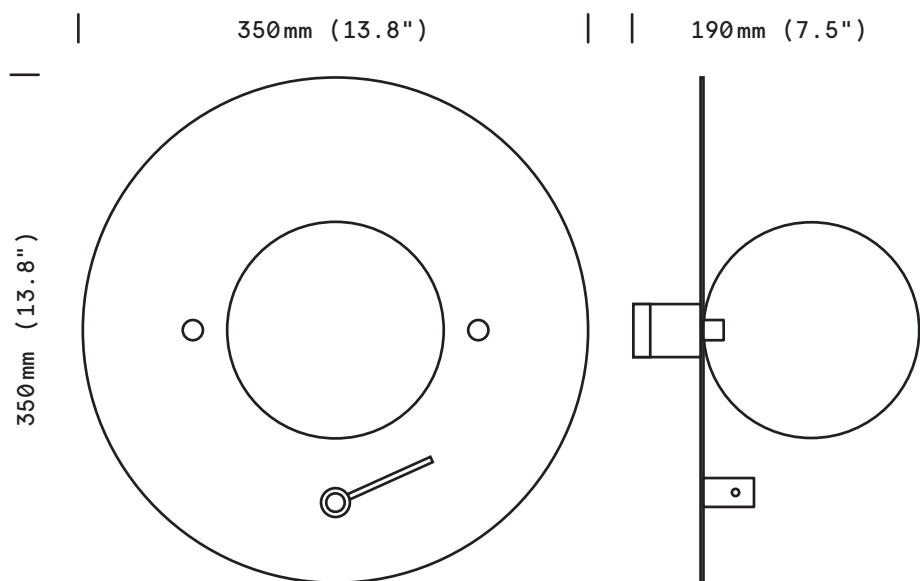

Soleil Noir

Alabaster

finish option

epoxy black
satin brass

shade

alabaster \varnothing 150 mm

weight

3,3 kg (7.3 lb)

bulb (included)

240V. LED E14

5W (40W) / 2700k
dimnable

certification

IP20

Class II

Wall mount dimensions