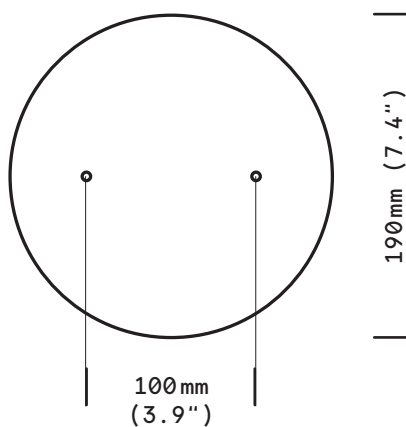

S raphine

Wall

Wall mount dimensions

finish option

satin brass
epoxy black

weight

2 kg (4.4 lb)

shade

glass triplex \varnothing 150 mm
opal mat white

bulb (included)

240V. G9 Halogen
40W / 2700k
dimmable

certification

IP20
Class II