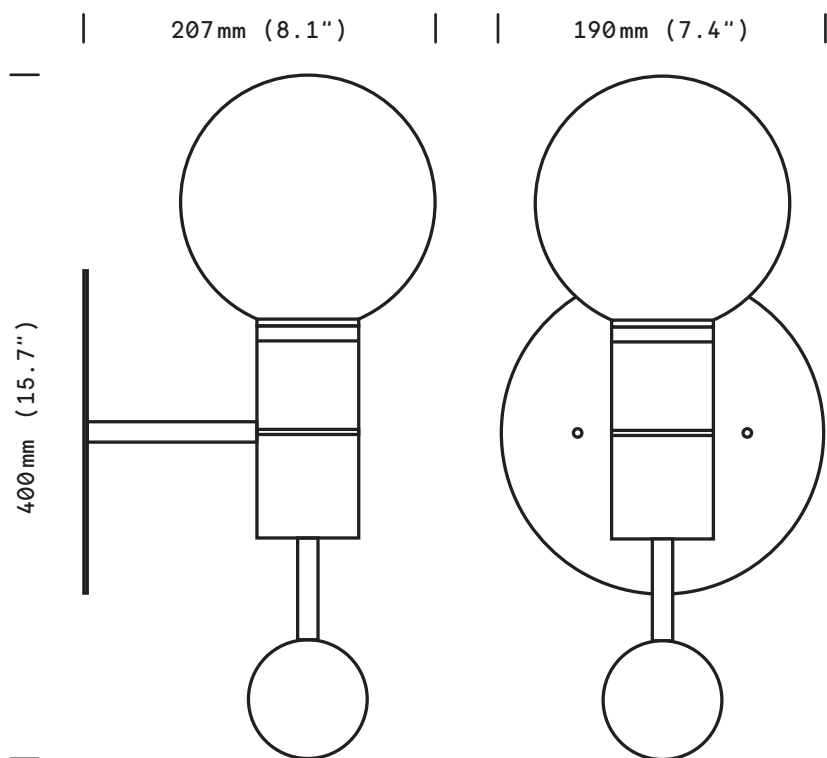

S raphine

Wall

Wall mount dimensions

finish option

satin brass
epoxy black

weight

2 kg (4.4 lb)

shade

glass triplex \varnothing 150 mm
opal mat white

bulb (included)

240V. G9 Halogen
40W / 2700k
dimmable

certification

IP20
Class II