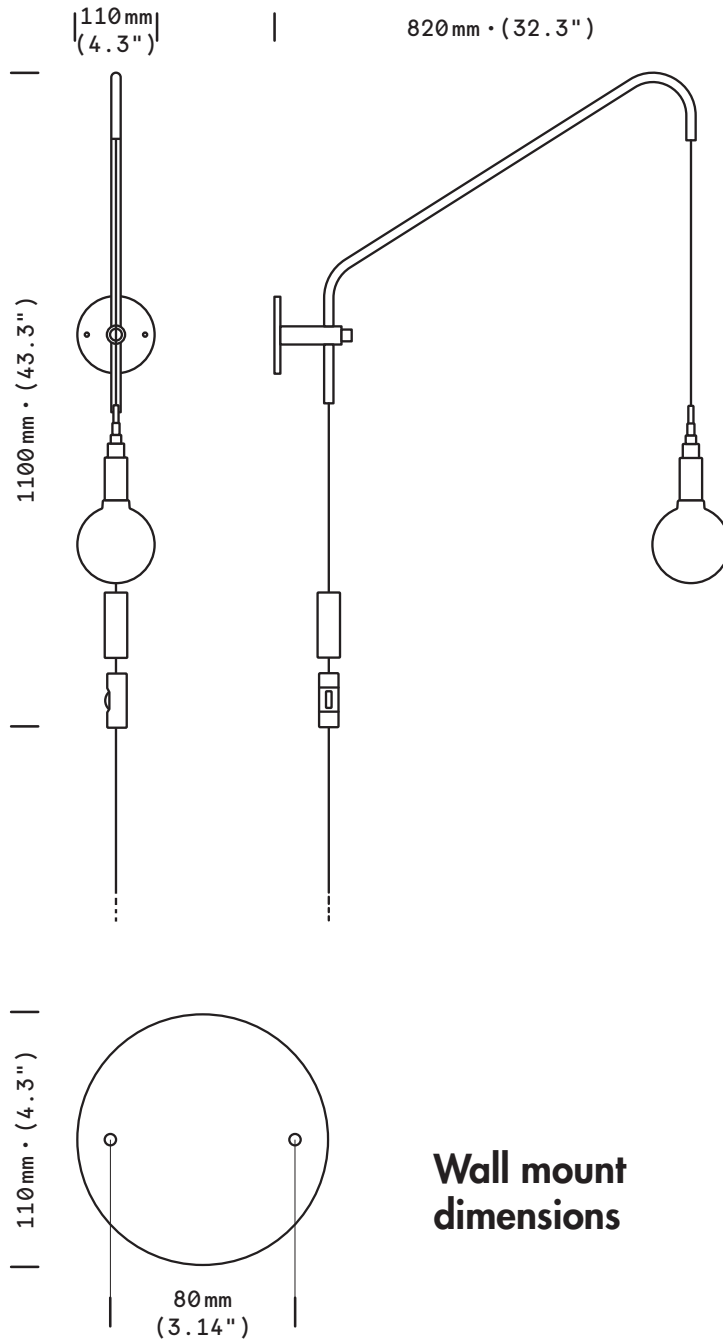

Monte & baisse

**finish option**

epoxy black / satin brass

shade

opal mat glass

weight

2,65 kg • (2.8 lb)

bulb (included)240V. G9 - 640W.
2700k dimmable**flex**black cordset and inline
black dimmer switch**certification**IP20
Class II
CE