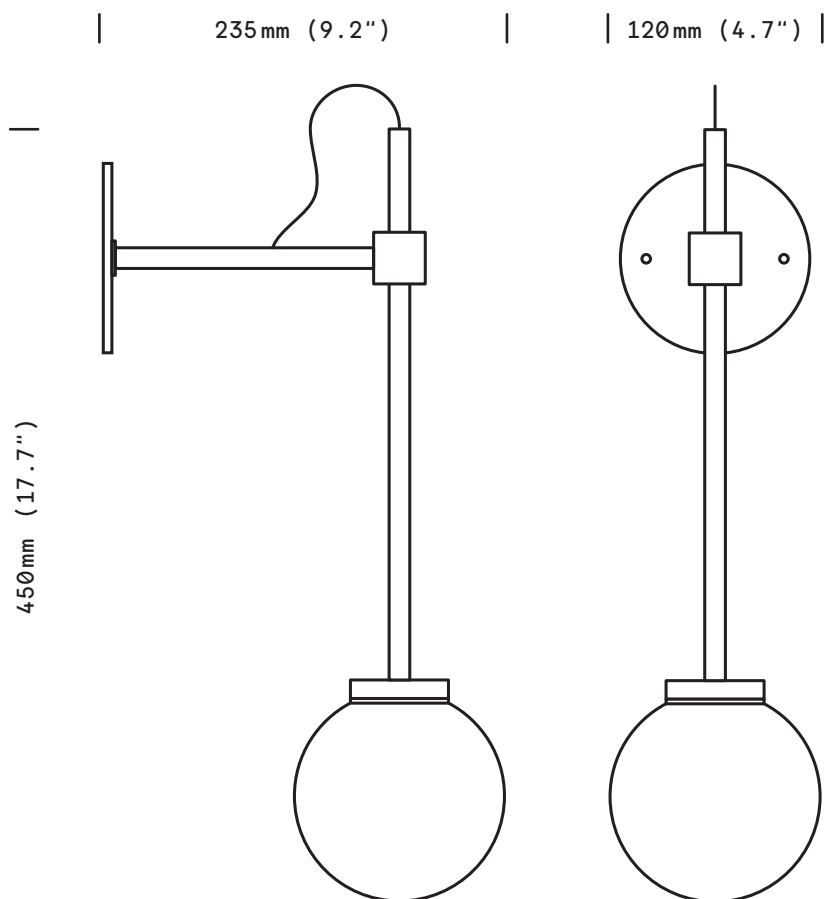

Lola

Stem

Wall

finish option

epoxy black
satin brass

weight

1,2 kg (2.6 lb)

shade

glass triplex ø 120 mm
opal mat white

bulb (included)

240V. G9 Halogen
40W / 2700k
dimmable

certification

IP20
Class II

Wall mount dimensions