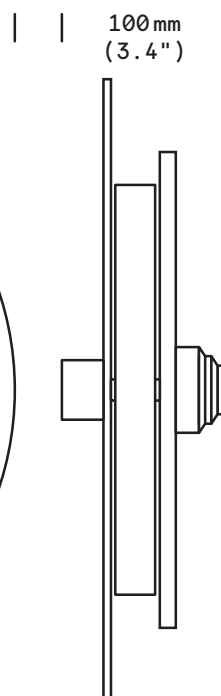

Lélé

Wall Pendant

finish option

satin brass / cowhide

shade

alabaster

weight

2,1 kg • (4.6 lb)

bulb (included)

240V. E14 - 40W.
2700k

certification

IP20
Class II
CE

Wall or ceiling mount dimensions