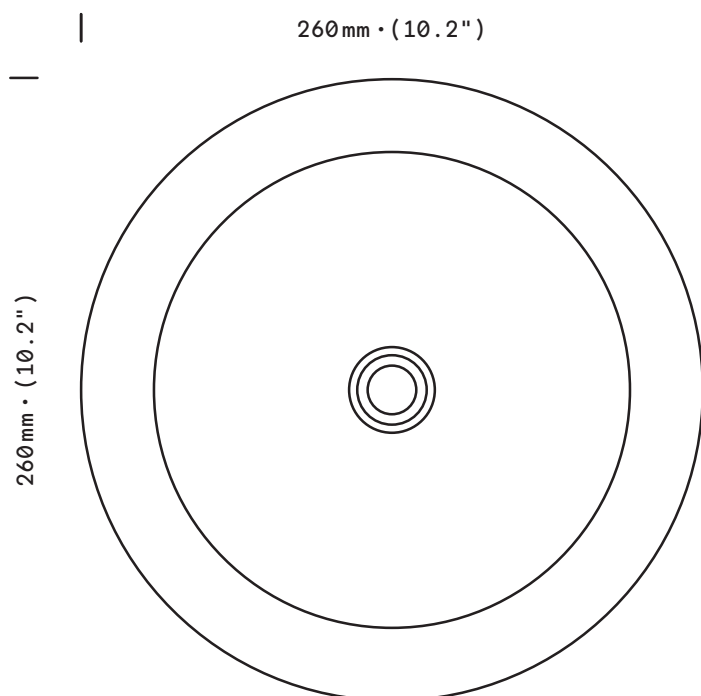

Lélé

Wall Pendant

finish option

satin brass / cowhide

shade

alabaster

weight

2,1 kg • (4.6 lb)

bulb (included)

240V. E14 - 40W.
2700k

certification

IP20
Class II
CE

Wall or ceiling mount dimensions