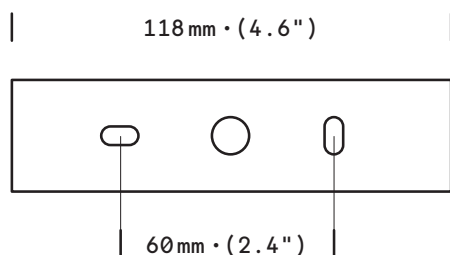

Lélé

Wall Pendant

finish option

satin brass / cowhide

shade

alabaster

weight

2,1 kg • (4.6 lb)

bulb (included)

240V. E14 - 40W.
2700k

certification

IP20
Class II
CE

Wall or ceiling mount dimensions