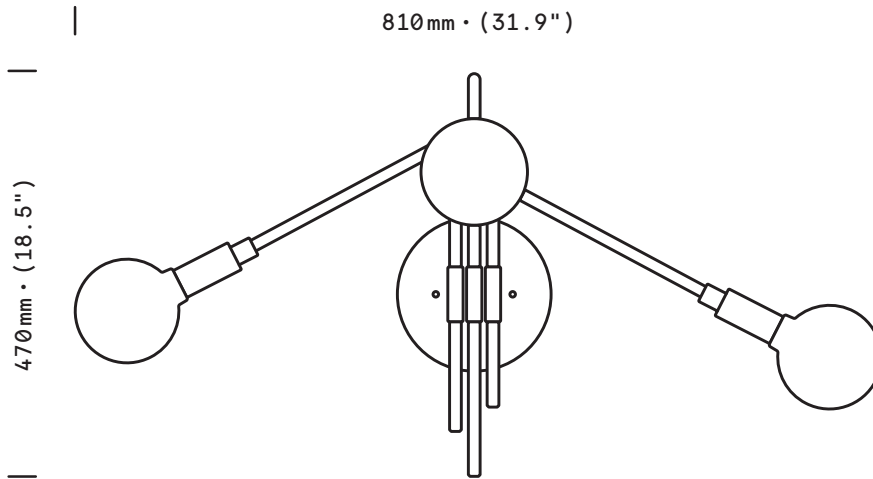

Globos

Triple

finish option

epoxy black / satin brass

shade

opal mat glass

weight

2,5 kg • (5.5 lb)

bulbs (included)

240V. G9 - 40W.
2700k

certification

IP20
Class II
CE

Wall mount dimensions