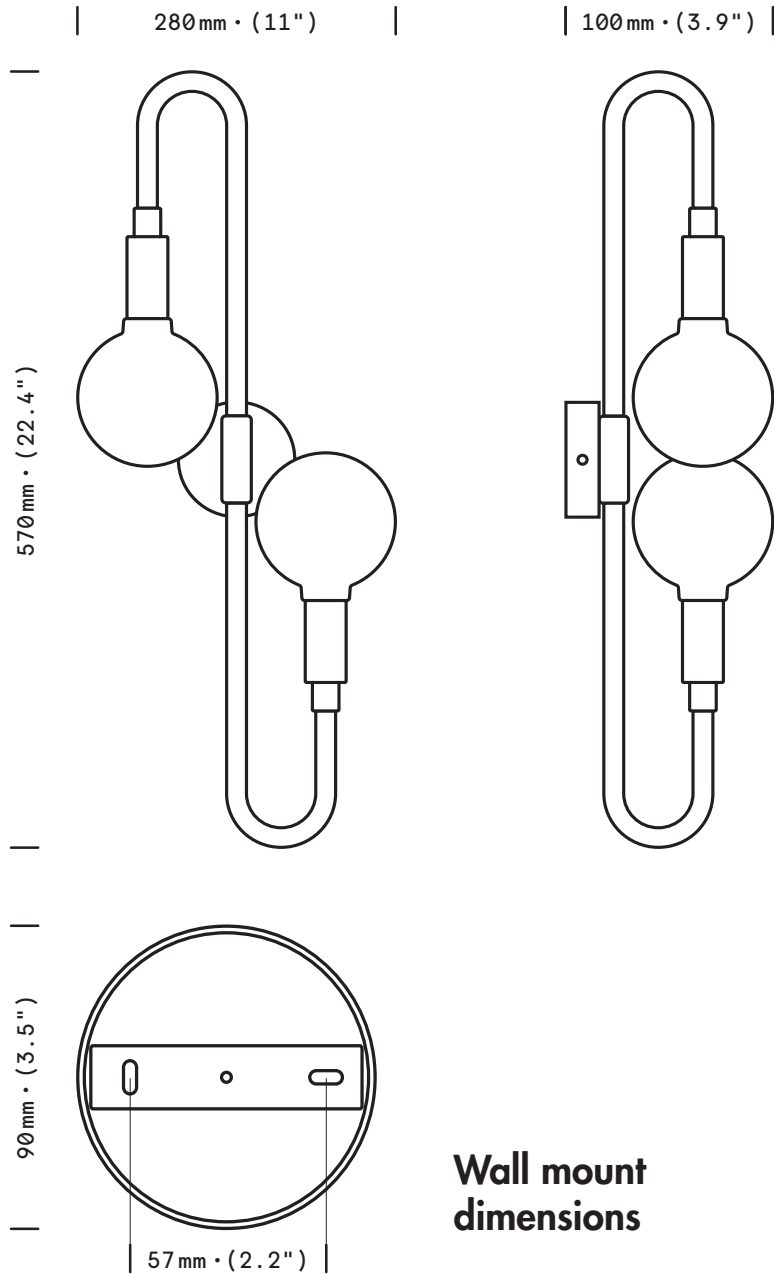

Globos

Double

Wall mount dimensions

finish option

epoxy black / satin brass

shade

opal mat glass

weight

1,2 kg • (2.6 lb)

bulbs (included)

240V. G9 - 40W.
2700k

certification

IP20
Class II
CE