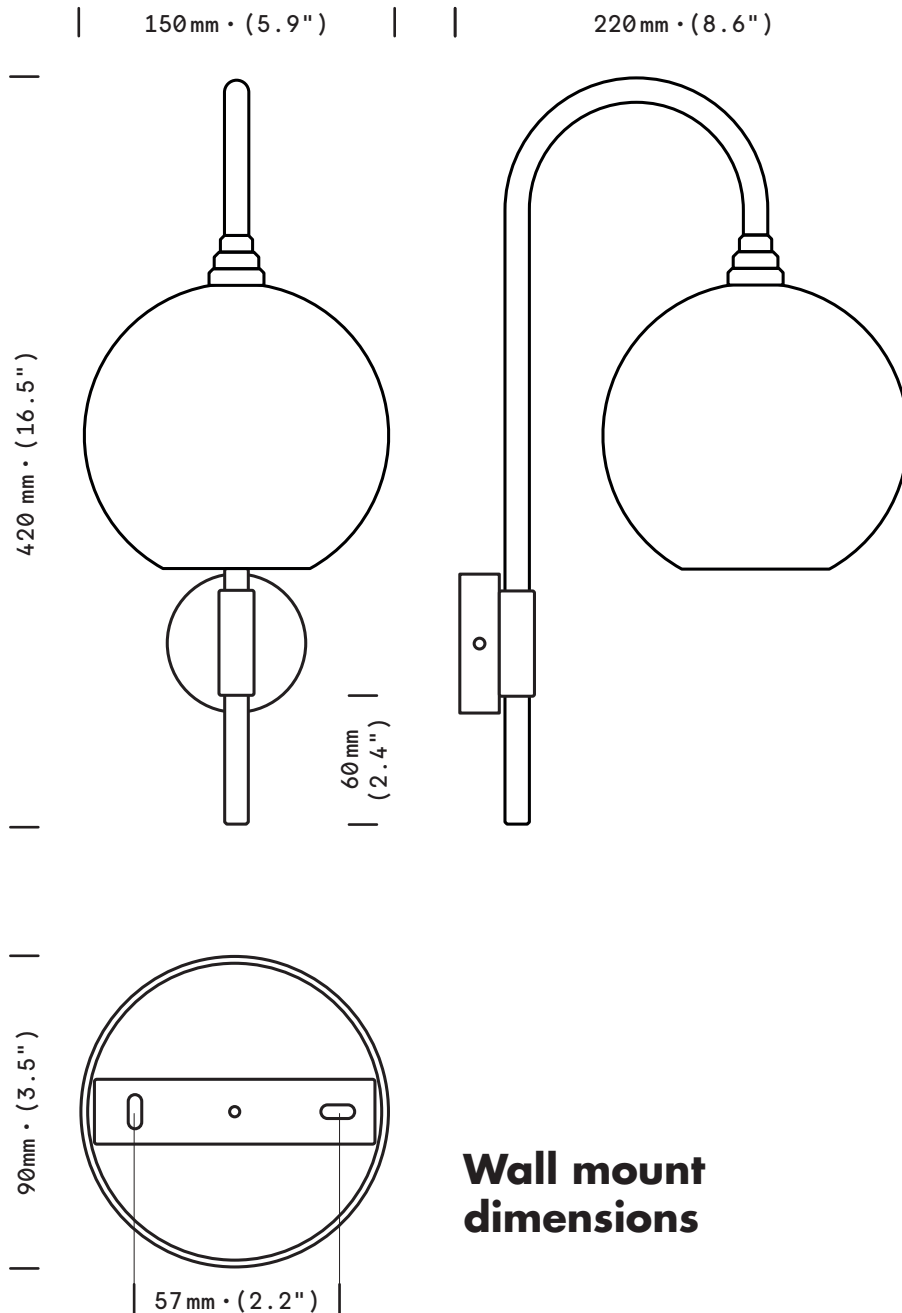

Globos Albatre

finish option

epoxy black / satin brass

shade

opal mat glass

weight

ø kg • (ø lb)

bulb (included)

240V. E14 - Led 6.5 W
2700k

certification

IP20
Class II
CE