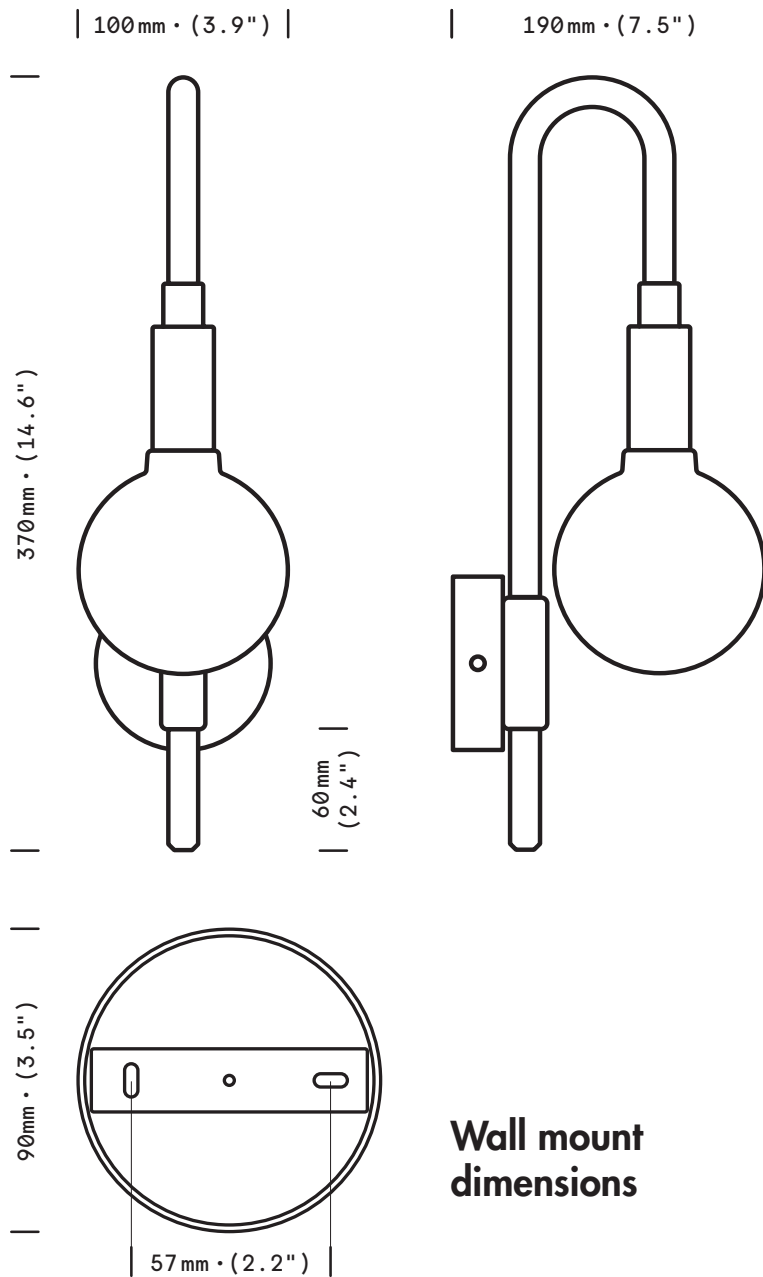

Globos

Simple

finish option

epoxy black / satin brass

shade

opal mat glass

weight

0,85 kg • (1.9lb)

bulb (included)

240V. G9 - 40W.
2700k

certification

IP20
Class II
CE

Wall mount dimensions