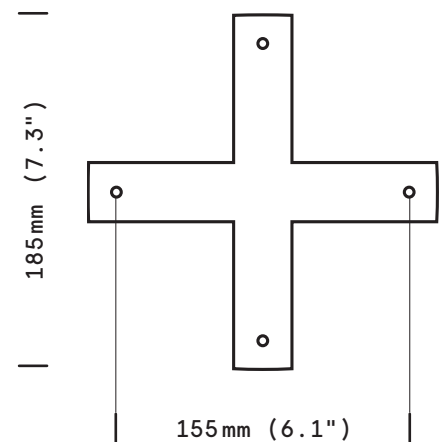

## Wall mount dimensions

## weight

2 kg (4.4 lb)