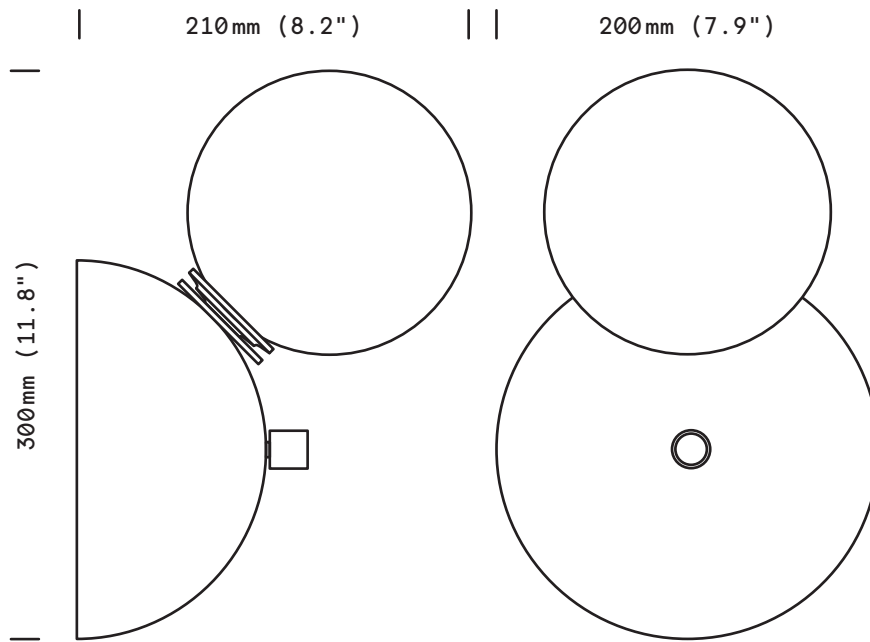

## Wall mount dimensions

## shade

glass triplex  $\varnothing$  120 mm  
opal mat white

## weight

2 kg (4.4 lb)