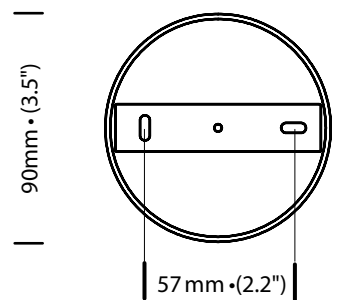

Arlette

Double

finish option
epoxy black / satin brass

shade
opal mat glass

weight
ø kg • (ø lb)

bulb (included)
240V. 2xGU10 led 6,5W
2700k - Dimmable

certification
IP20
Class II
CE

Wall mount
dimensions