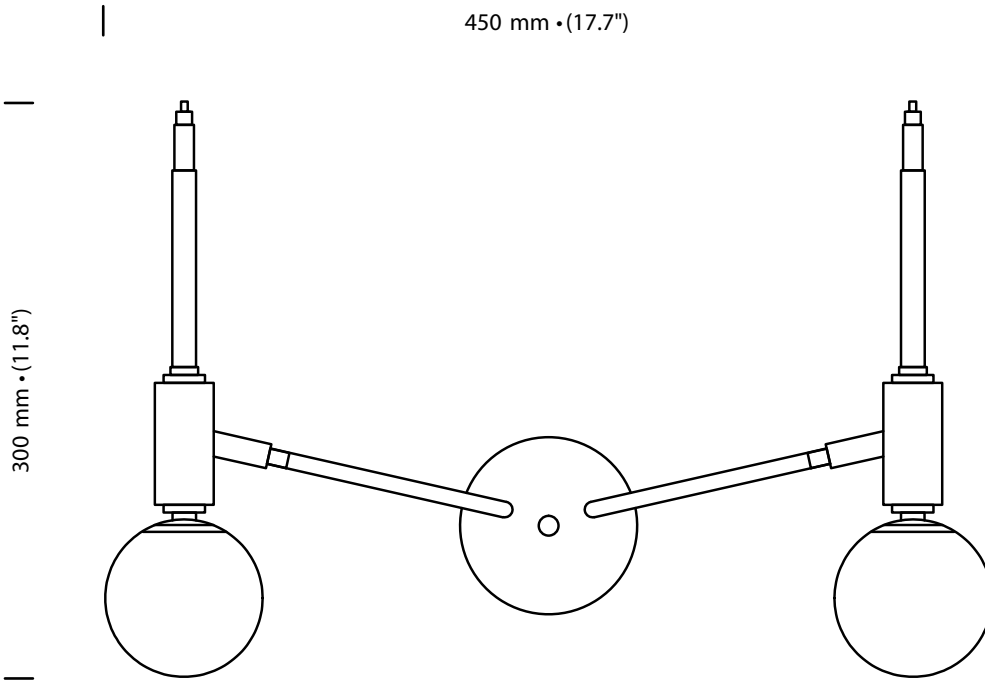

Arlette

Double

finish option
epoxy black / satin brass

shade
opal mat glass

weight
ø kg • (ø lb)

bulb (included)
240V. 2xGU10 led 6,5W
2700k - Dimmable

certification
IP20
Class II
CE

Wall mount
dimensions