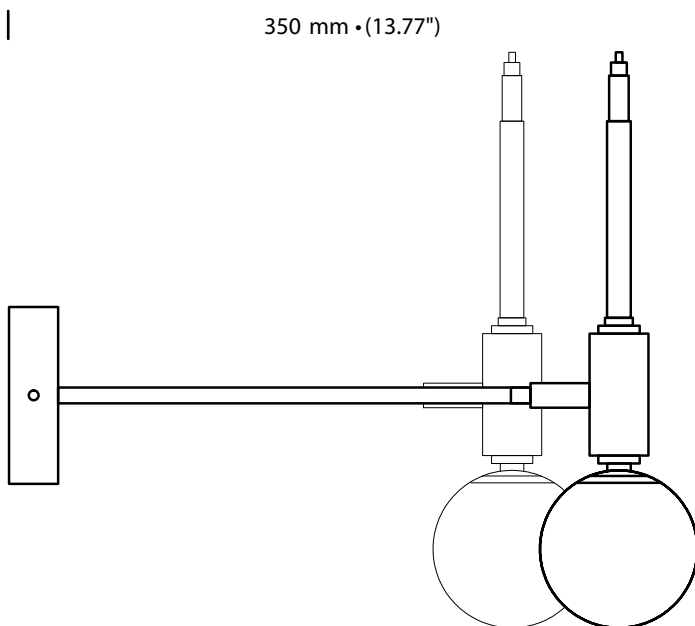

Arlette

Double

finish option
epoxy black / satin brass

shade
opal mat glass

weight
ø kg • (ø lb)

bulb (included)
240V. 2xGU10 led 6,5W
2700k - Dimmable

certification
IP20
Class II
CE

Wall mount
dimensions