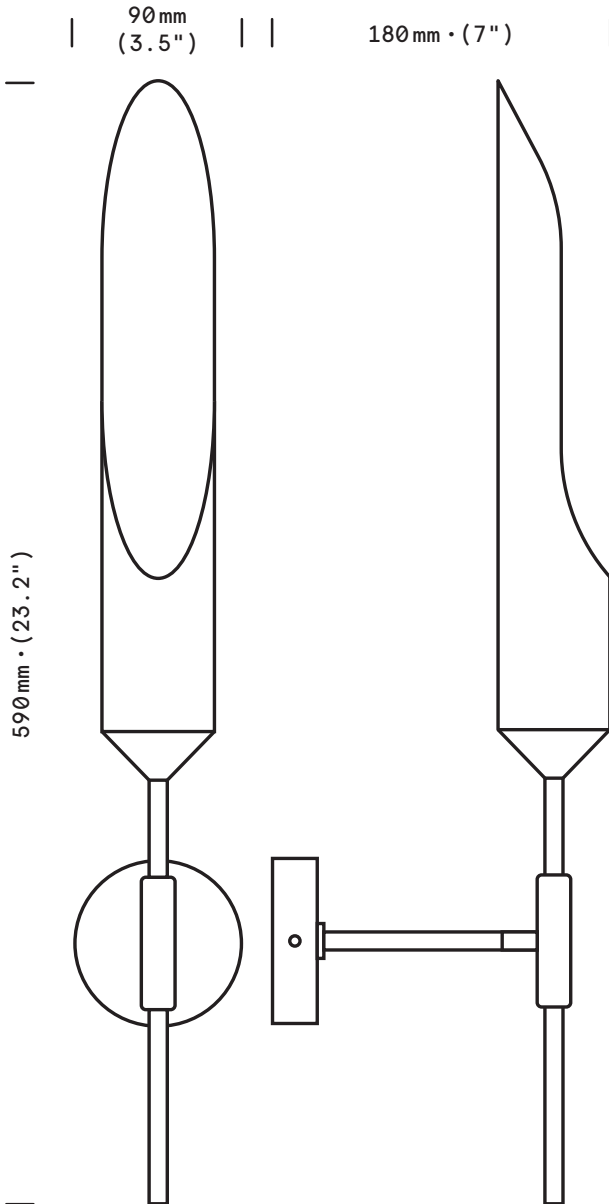

Achille

Wall

finish option

epoxy black / satin brass

weight

1,3 kg • (2.8 lb)

bulb (included)

240V. G9 - 40W.
2700k

certification

IP20
Class II
CE

Wall mount dimensions